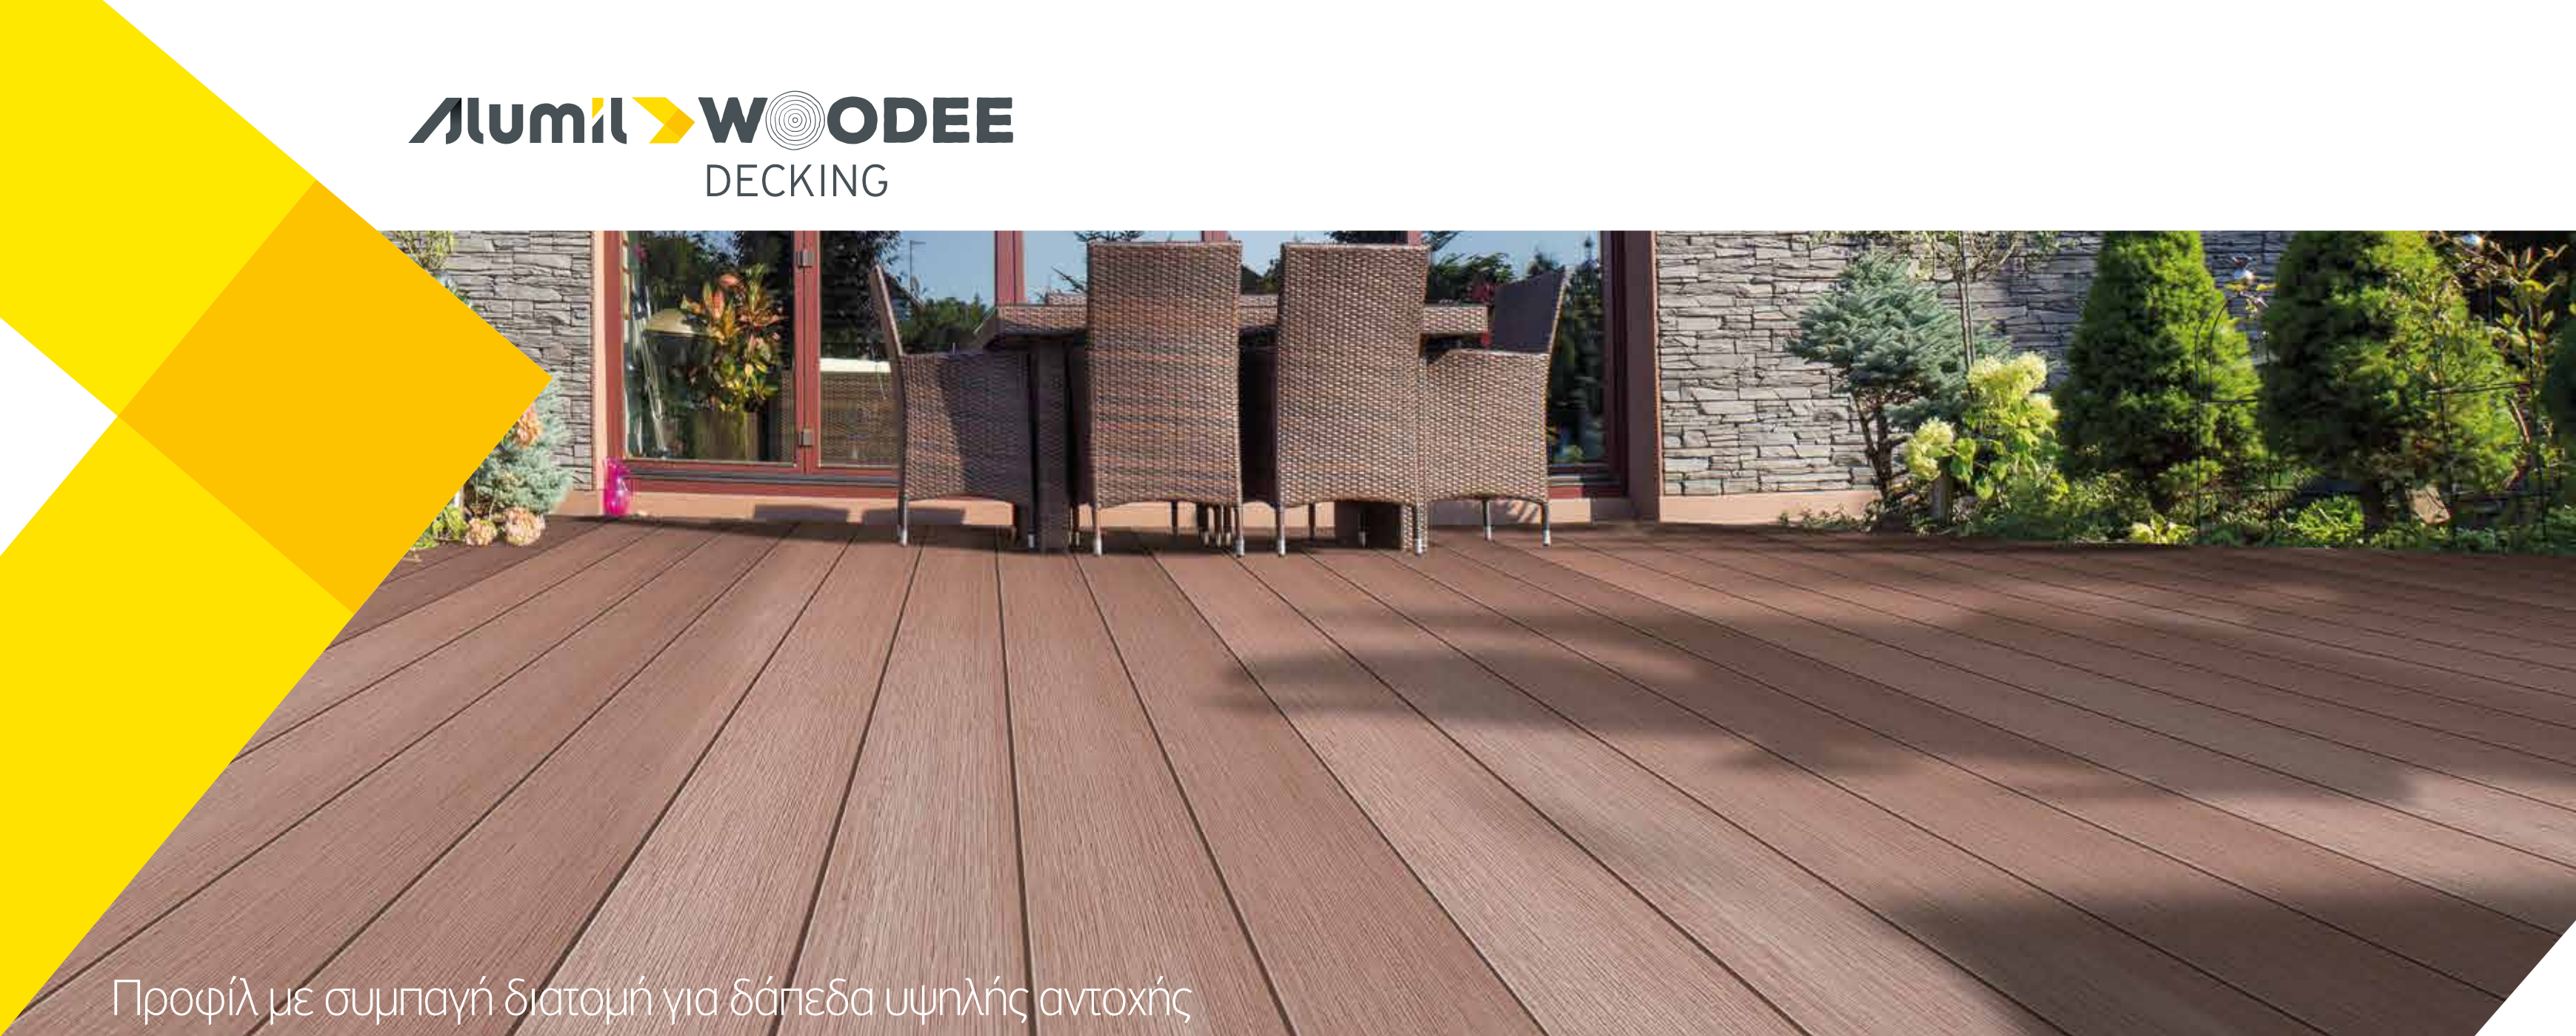

Προφίλ με συμπαγή διατομή για δάπεδα υψηλής αντοχής

A variety of solid profiles for sturdy and long lasting decks

DS DECK STANDARD

Η κλασική επιλογή για συνθετικά δάπεδα εξωτερικών χώρων.

The classic choice for exterior decking boards.

DW DECK WIDE

Εναλλακτική κομψή πρόταση με φαρδύτερα προφίλ δαπέδων.

An alternative elegant solution, with more robust decking profiles.

DO DECK OVERLAP

Έξυπνος σχεδιασμός επικάλυψης, ο οποίος εξαφανίζει τους αρμούς.

A smart overlapping design for eliminating the gaps in-between.