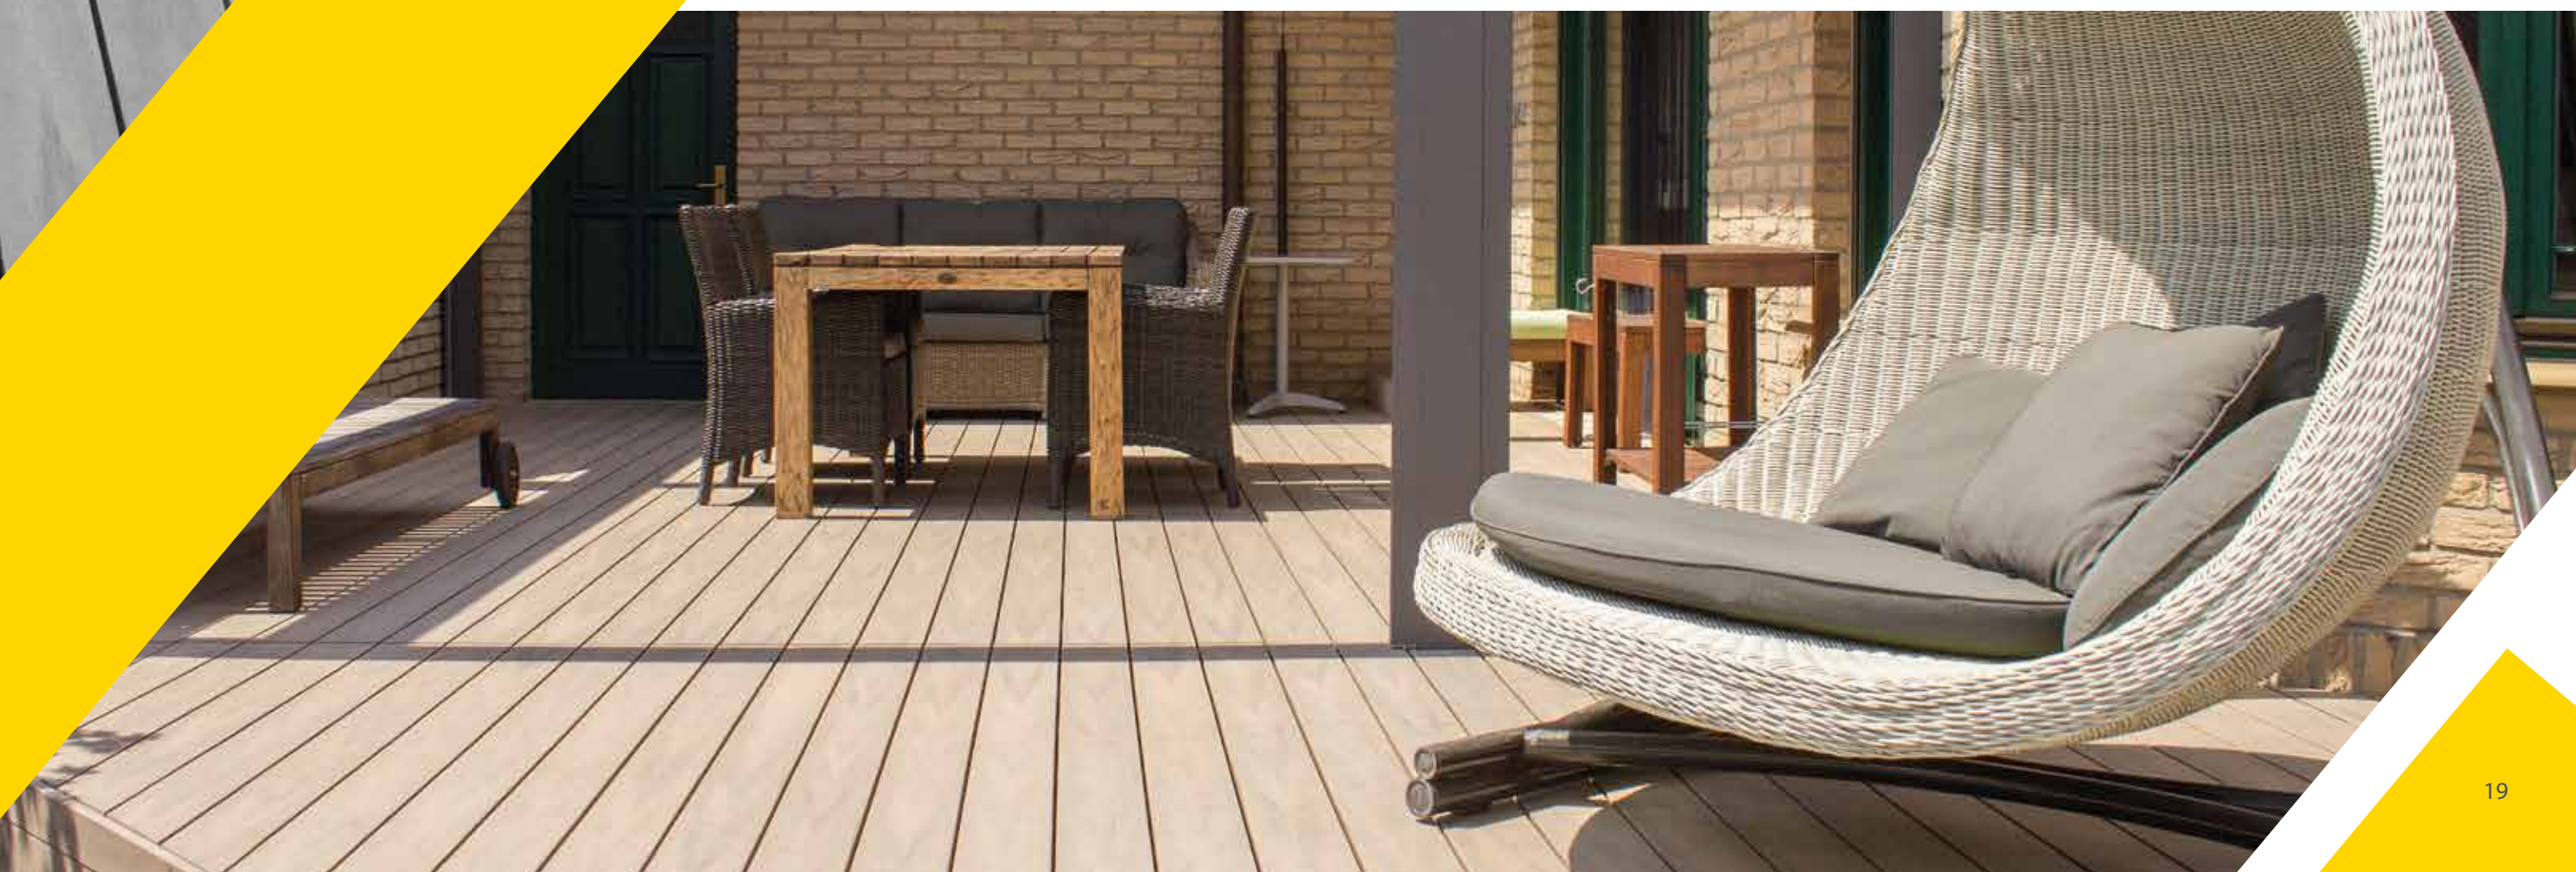

WHITE	CEDAR	TEAK	MERBAU	PALISANDER	GREY	INOX