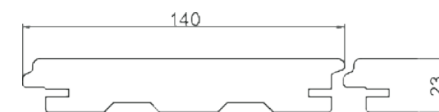

DS Deck Standard

DW Deck Wide

DO Deck Overlap

	LINEAR 10	VINTAGE 20	AMAZON 40	AMAZON PLUS 50	FLAT PLUS 70
WHITE 10	 DS, DW	 DS, DW, DO	 DS, DW, DO	 DS	 DS, DW, DO
CEDAR 20	 DS, DW	 DS, DW, DO	 DS, DW, DO	 DS	 DS, DW, DO
TEAK 30	 DS, DW	 DS, DW, DO	 DS, DW, DO	 DS	 DS, DW, DO
MERBAU 40	 DS, DW	 DS, DW, DO	 DS, DW, DO	 DS	 DS, DW, DO
PALISANDER 70	 DS, DW	 DS, DW, DO	 DS, DW, DO	 DS	 DS, DW, DO
GREY 50	 DS, DW	 DS, DW, DO	 DS, DW, DO	 DS	 DS, DW, DO
INOX 60	 DS, DW	 DS, DW, DO	 DS, DW, DO	 DS	 DS, DW, DO
EBEN 80	 DS, DW	 DS, DW, DO	 DS, DW, DO	 DS	 DS, DW, DO
WENGE 90	 DS, DW	 DS, DW, DO	 DS, DW, DO	 DS	 DS, DW, DO