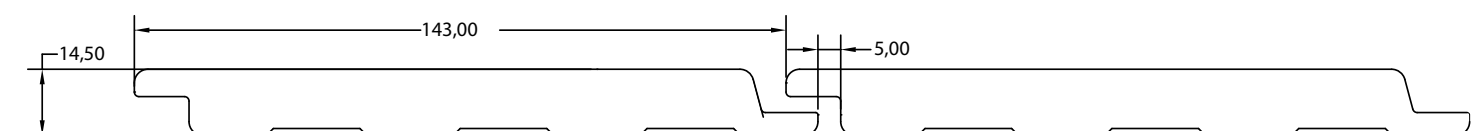

Ειδικά σχεδιασμένα προφίλ για επικάλυψη τοιχοποιίας,
χωρίς κενά και αρμούς

Specially designed cladding profiles without gaps
and joints in between

Το WOODEE Cladding διατίθεται σε όλες τις διαθέσιμες επιφάνειες (Amazon, Vintage, Flat Plus), καλύπτοντας τέλεια την τοιχοποιία και προσφέροντας ένα καλαίσθητο αποτέλεσμα.

Provided in all available surface options (Amazon, Vintage, Flat Plus), WOODEE Cladding covers walls perfectly and offers an beautiful result.

Η στήριξή του γίνεται εύκολα σε ένα απλό πλαίσιο από τραβέρσες WOODEE ή αλουμίνιου και εναλλακτικά (π.χ. σε περίπτωση θερμομόρφωσης) σε ένα πιο σύνθετο σύστημα στήριξης, όπως το M7000.

Cladding profiles can be easily supported on a simple aluminium or WOODEE transom structure and alternatively (e.g. in case of external wall insulation) on a more sophisticated ALUMIL support system, as M7000.